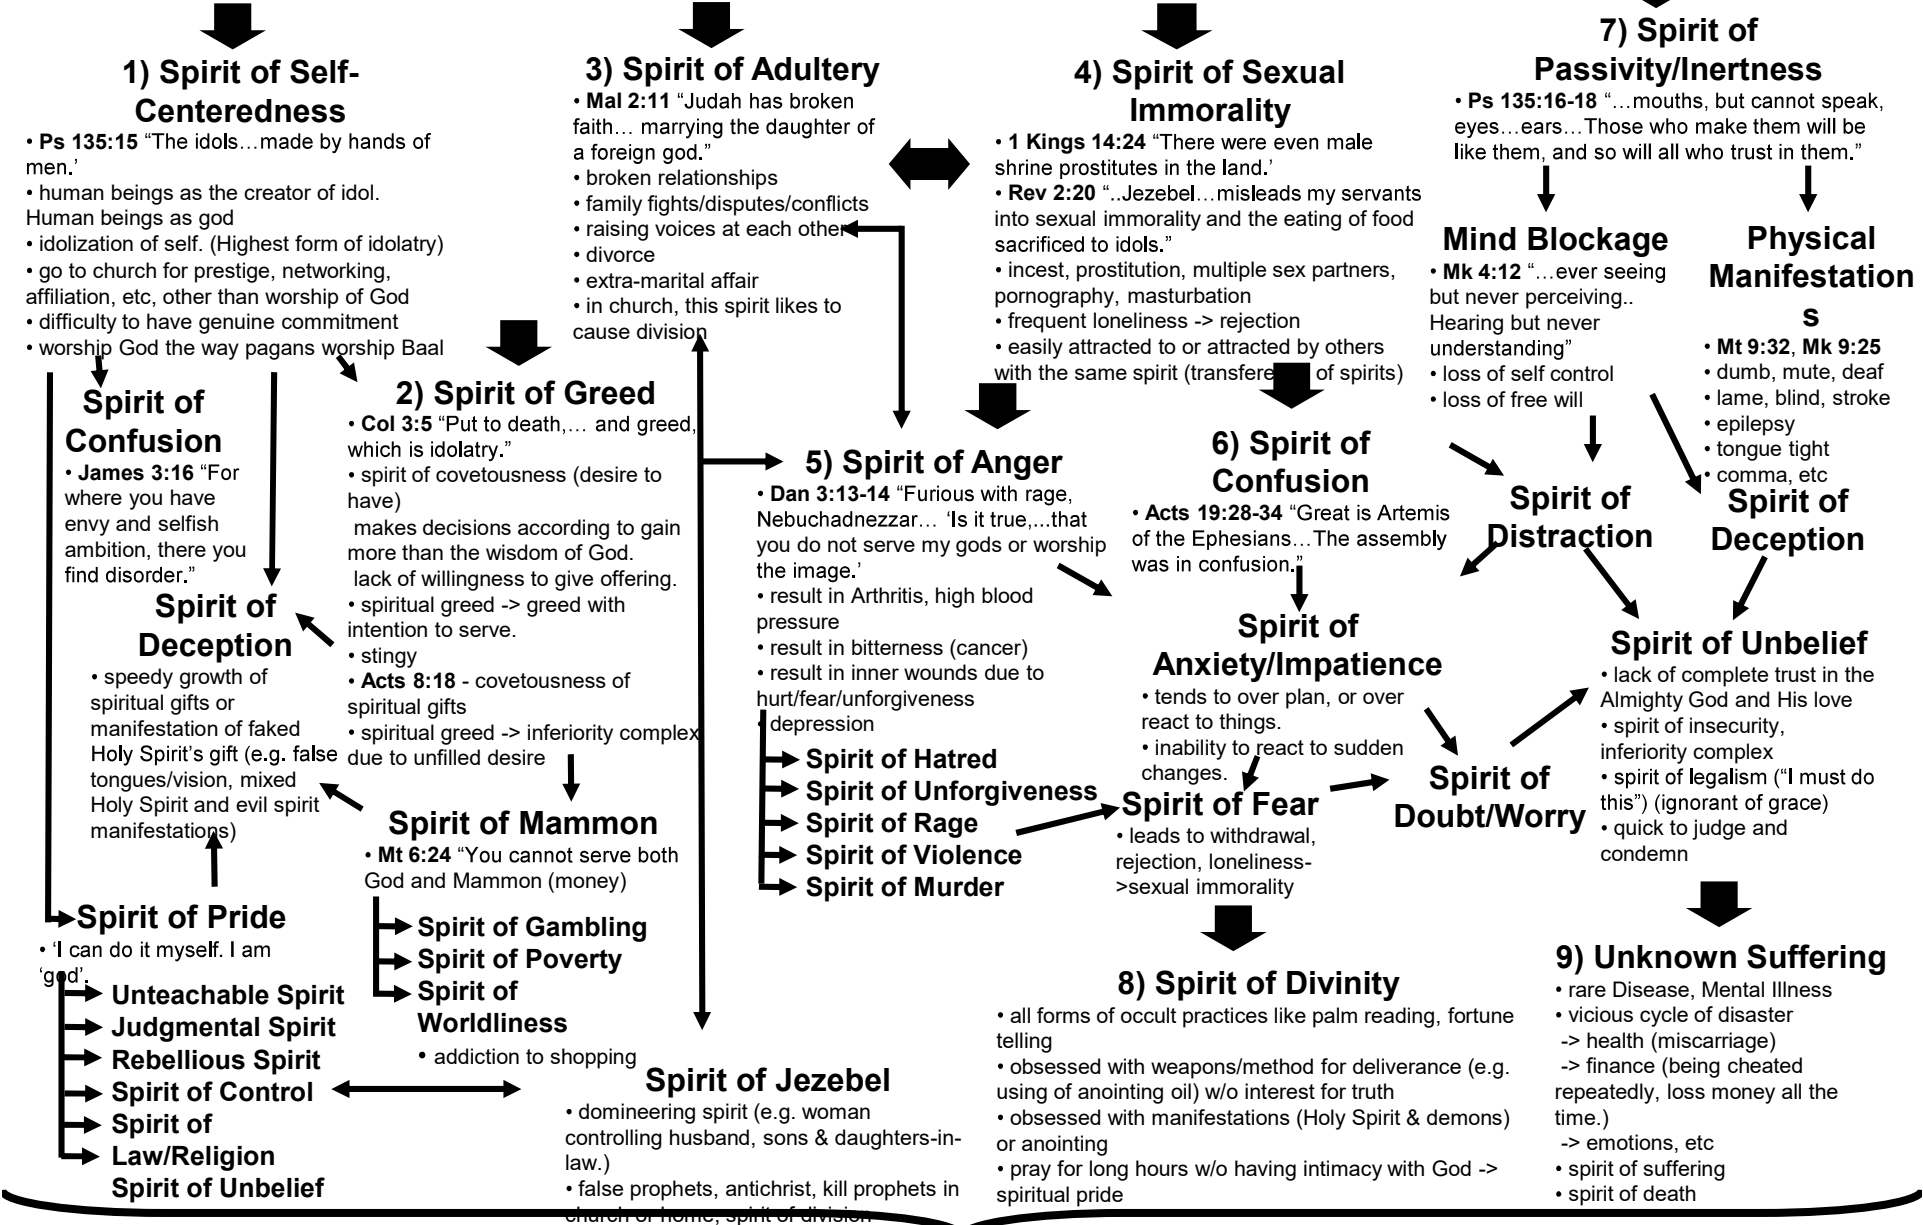

SPIRIT OF IDOLATRY

- Ex20:3 "You shall have no other gods before me."
- Strengthens its work through collaboration with other spirit(s)

Blockages to Prayer and Spiritual Growth

* Arrow indicates "manifested into" or "collaboration"

(If not delivered and continue to live life with no repentance, these could be legitimate grounds for satan to bring one to hell)